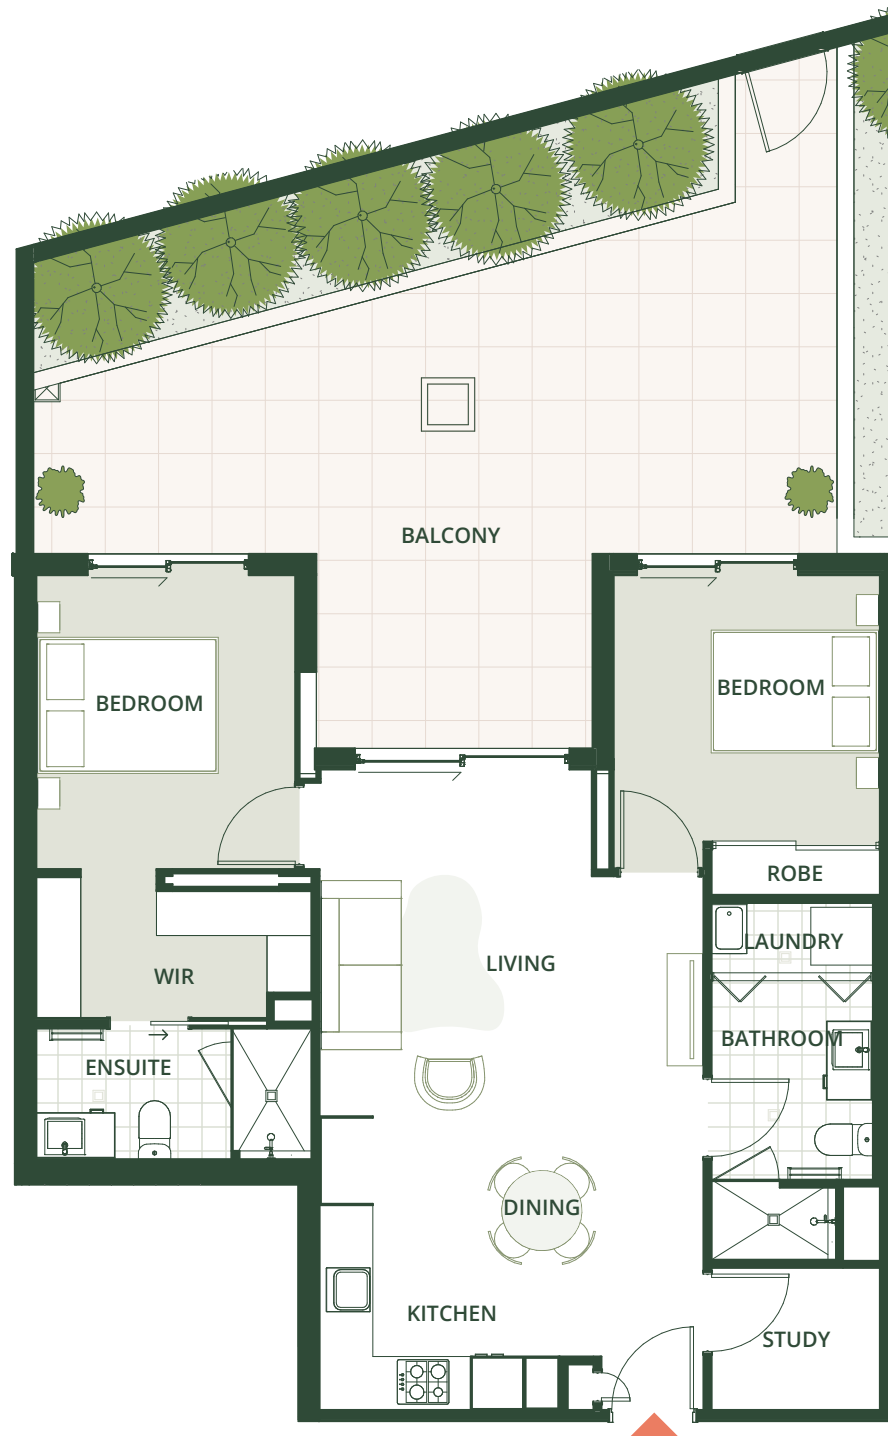

## 2 BED + STUDY APARTMENT

Type 26

🛏️ 2 🚿 2 🚗 1 📖 1

Internal floor area 77m<sup>2</sup>

Outdoor floor area 51m<sup>2</sup>

**Total floor area 128m<sup>2</sup>**

LEVEL APARTMENT NO.

G 507

**reside**  
COMMUNITIES

0m 1m 2m 3m

Version 01/08/2023 • Areas, dimensions, specifications, and materials are indicative only and are subject to change.

Brookland  
ROBERTSON