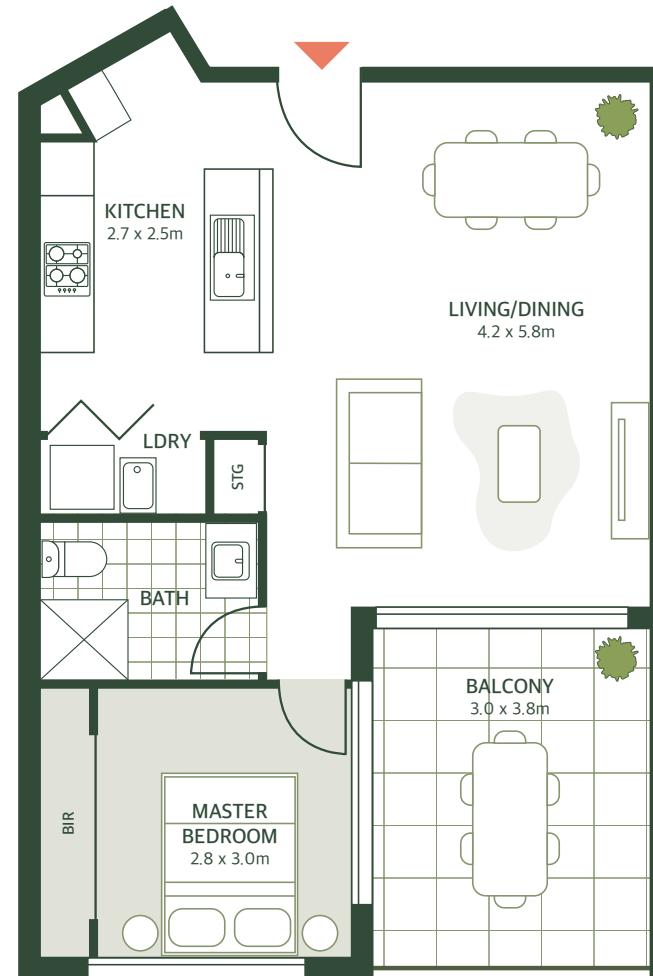

## 1 BED APARTMENT

Type 2

Internal floor area 56m<sup>2</sup>

Outdoor floor area 12.5m<sup>2</sup>

**Total floor area 68.5m<sup>2</sup>**

18 Romulus Street, Robertson  
(07) 3345 9143

[brookland.com.au](http://brookland.com.au)

**reside**  
COMMUNITIES

Brookland  
ROBERTSON

LVL	APT
1	406
2	419
3	432

Version 18/02/2022 • Areas, dimensions, specifications, and materials are indicative only and are subject to change.