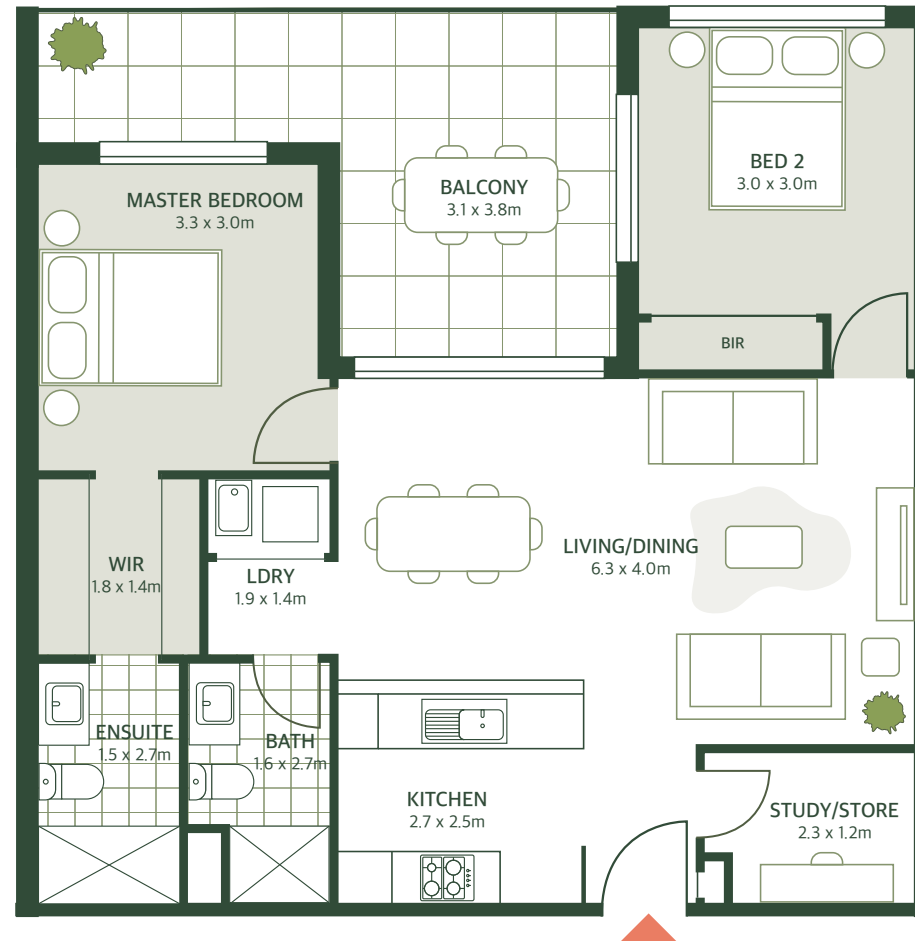

18 Romulus Street, Robertson
(07) 3345 9143

brookland.com.au

reside
COMMUNITIES

Brookland
ROBERTSON