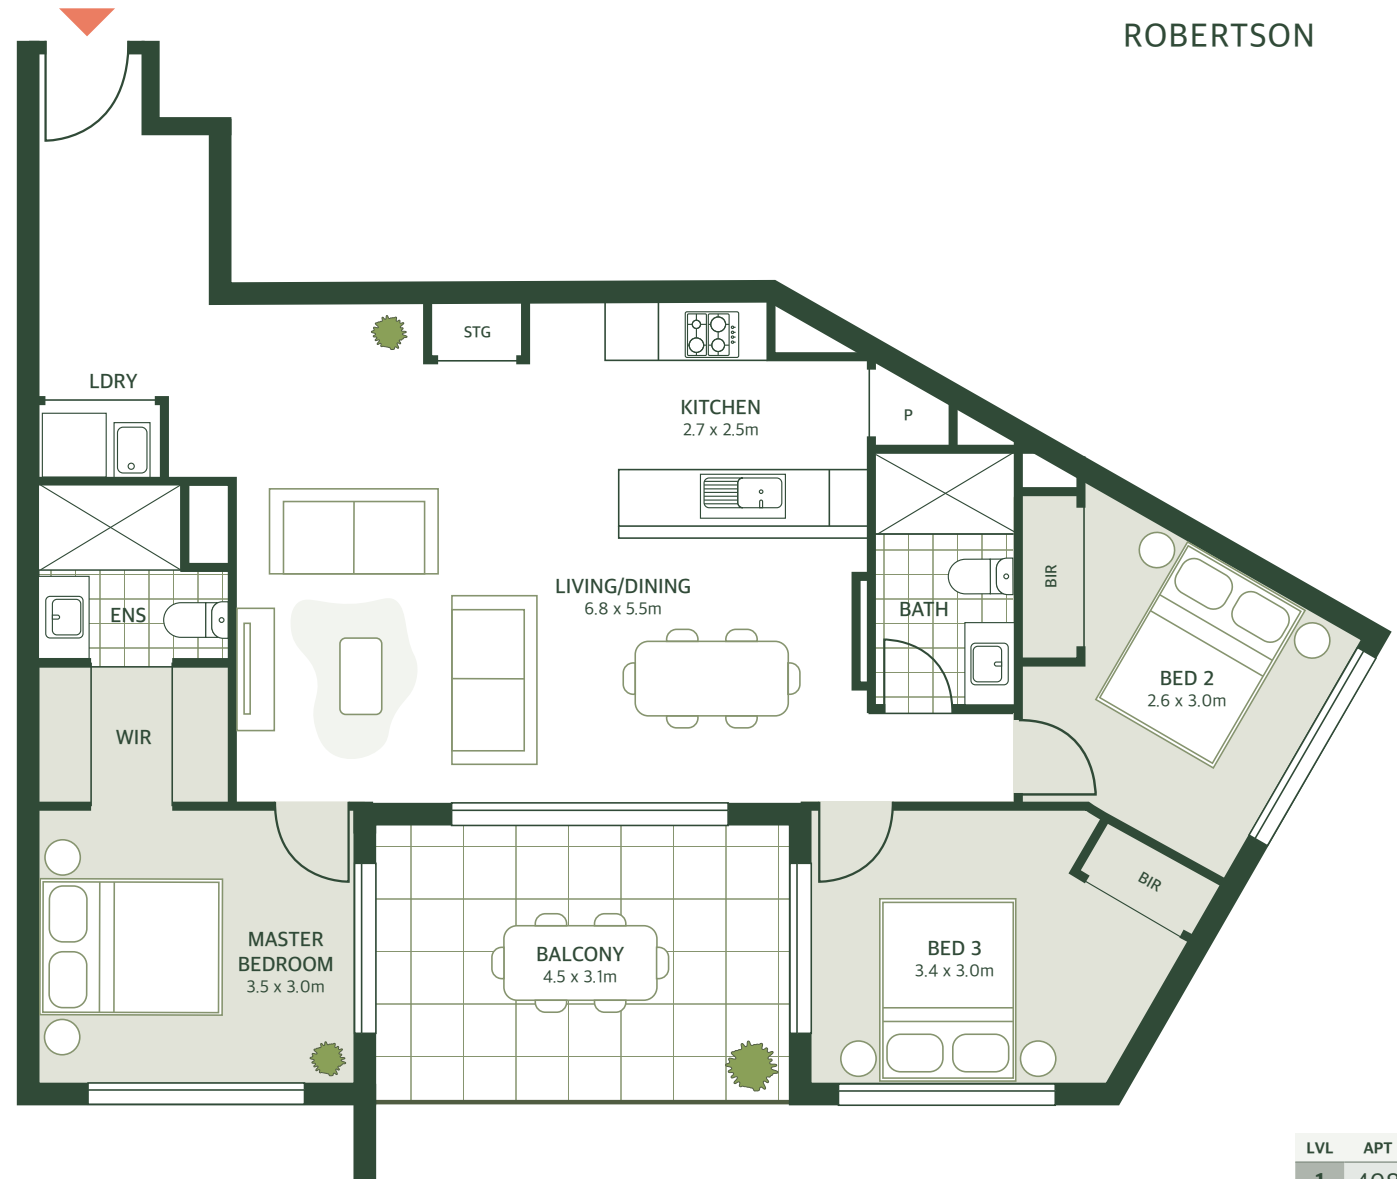

18 Romulus Street, Robertson
(07) 3345 9143

brookland.com.au

reside
COMMUNITIES

Brookland

ROBERTSON