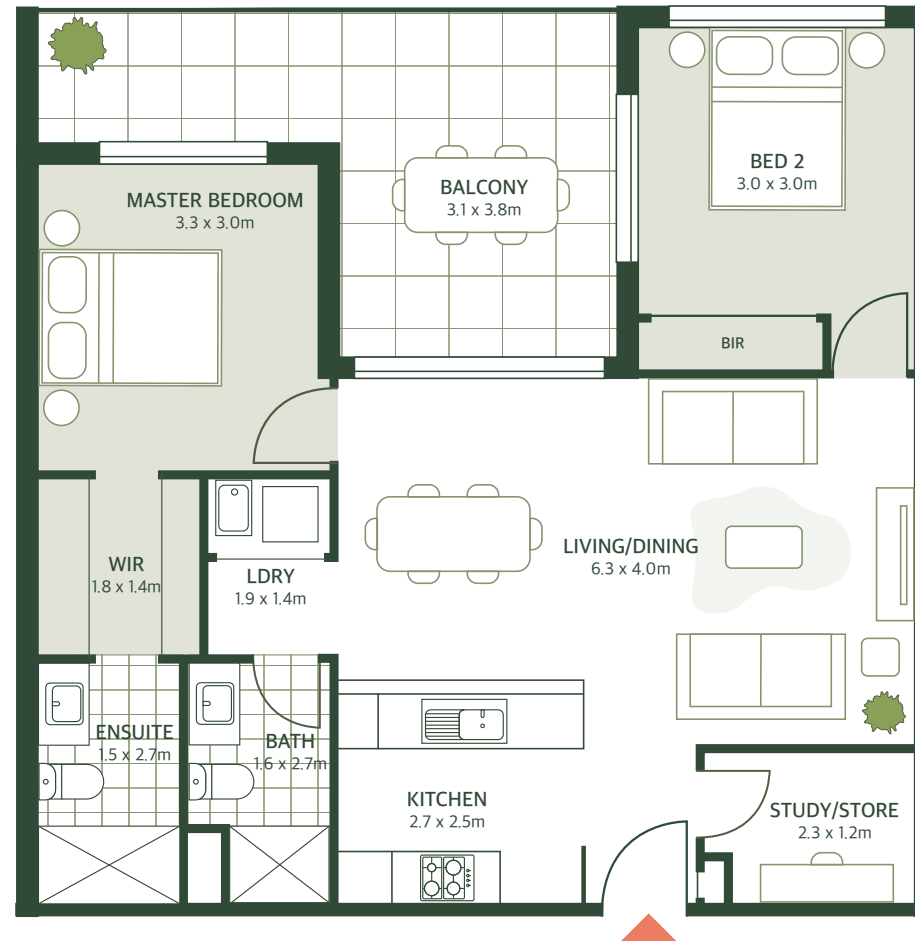

Acacia

2 BED + STUDY APARTMENT

Type 4

2  2  1 

Internal floor area	80m ²
Outdoor floor area	18m ²
Total floor area	98m²

18 Romulus Street, Robertson
(07) 3345 9143

brookland.com.au

reside
COMMUNITIES

Brookland
ROBERTSON

LVL	APT
1	400, 402, 403, 404
2	413, 415, 416, 417
3	426, 428, 429, 430