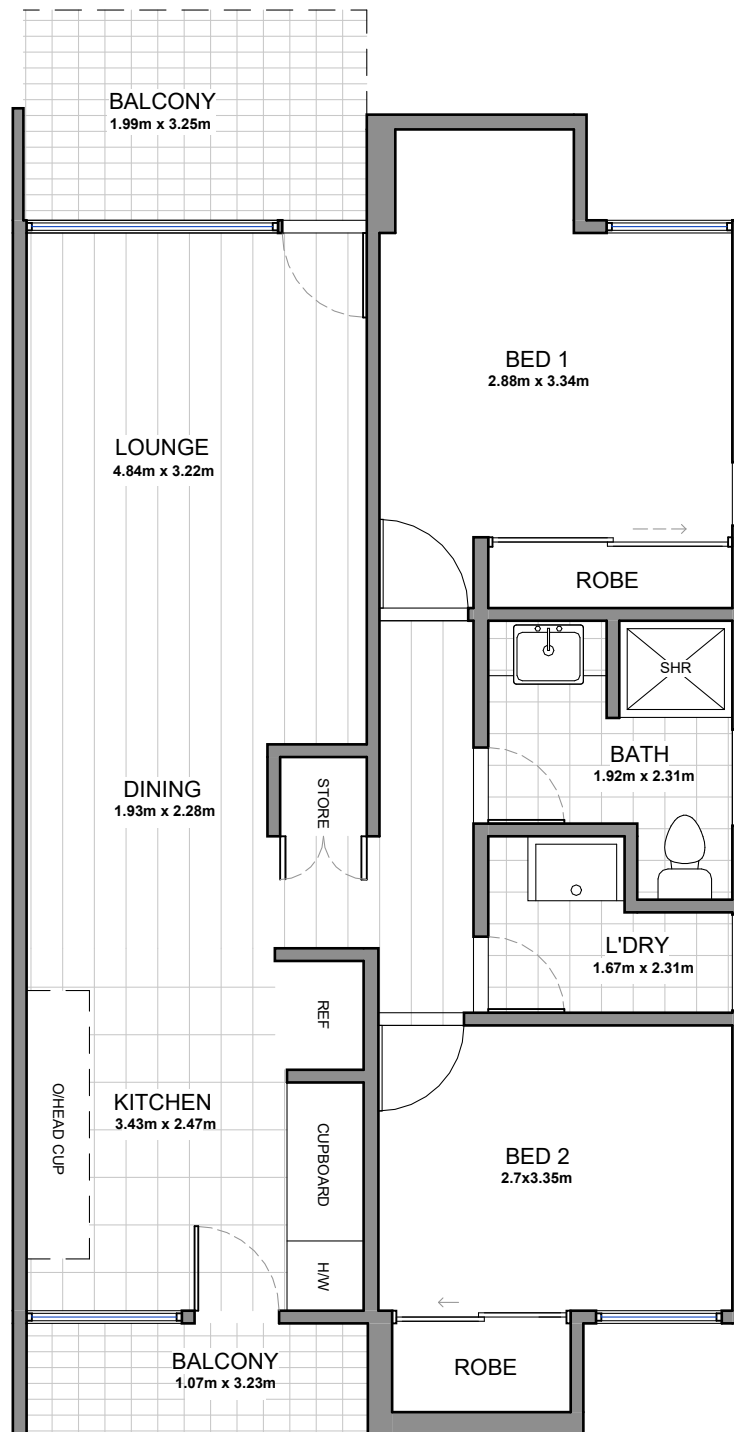

Pricing correct as at 10 May 2022 and may change at Operator's discretion. Home layout, window coverings, furniture, white goods, fittings and floor coverings are indicative only and inclusions will vary as per purchase contract.

Gross Floor Area
Dwelling: 67m² - Garage: n/a - Balcony: 10m²
Total: 77m²